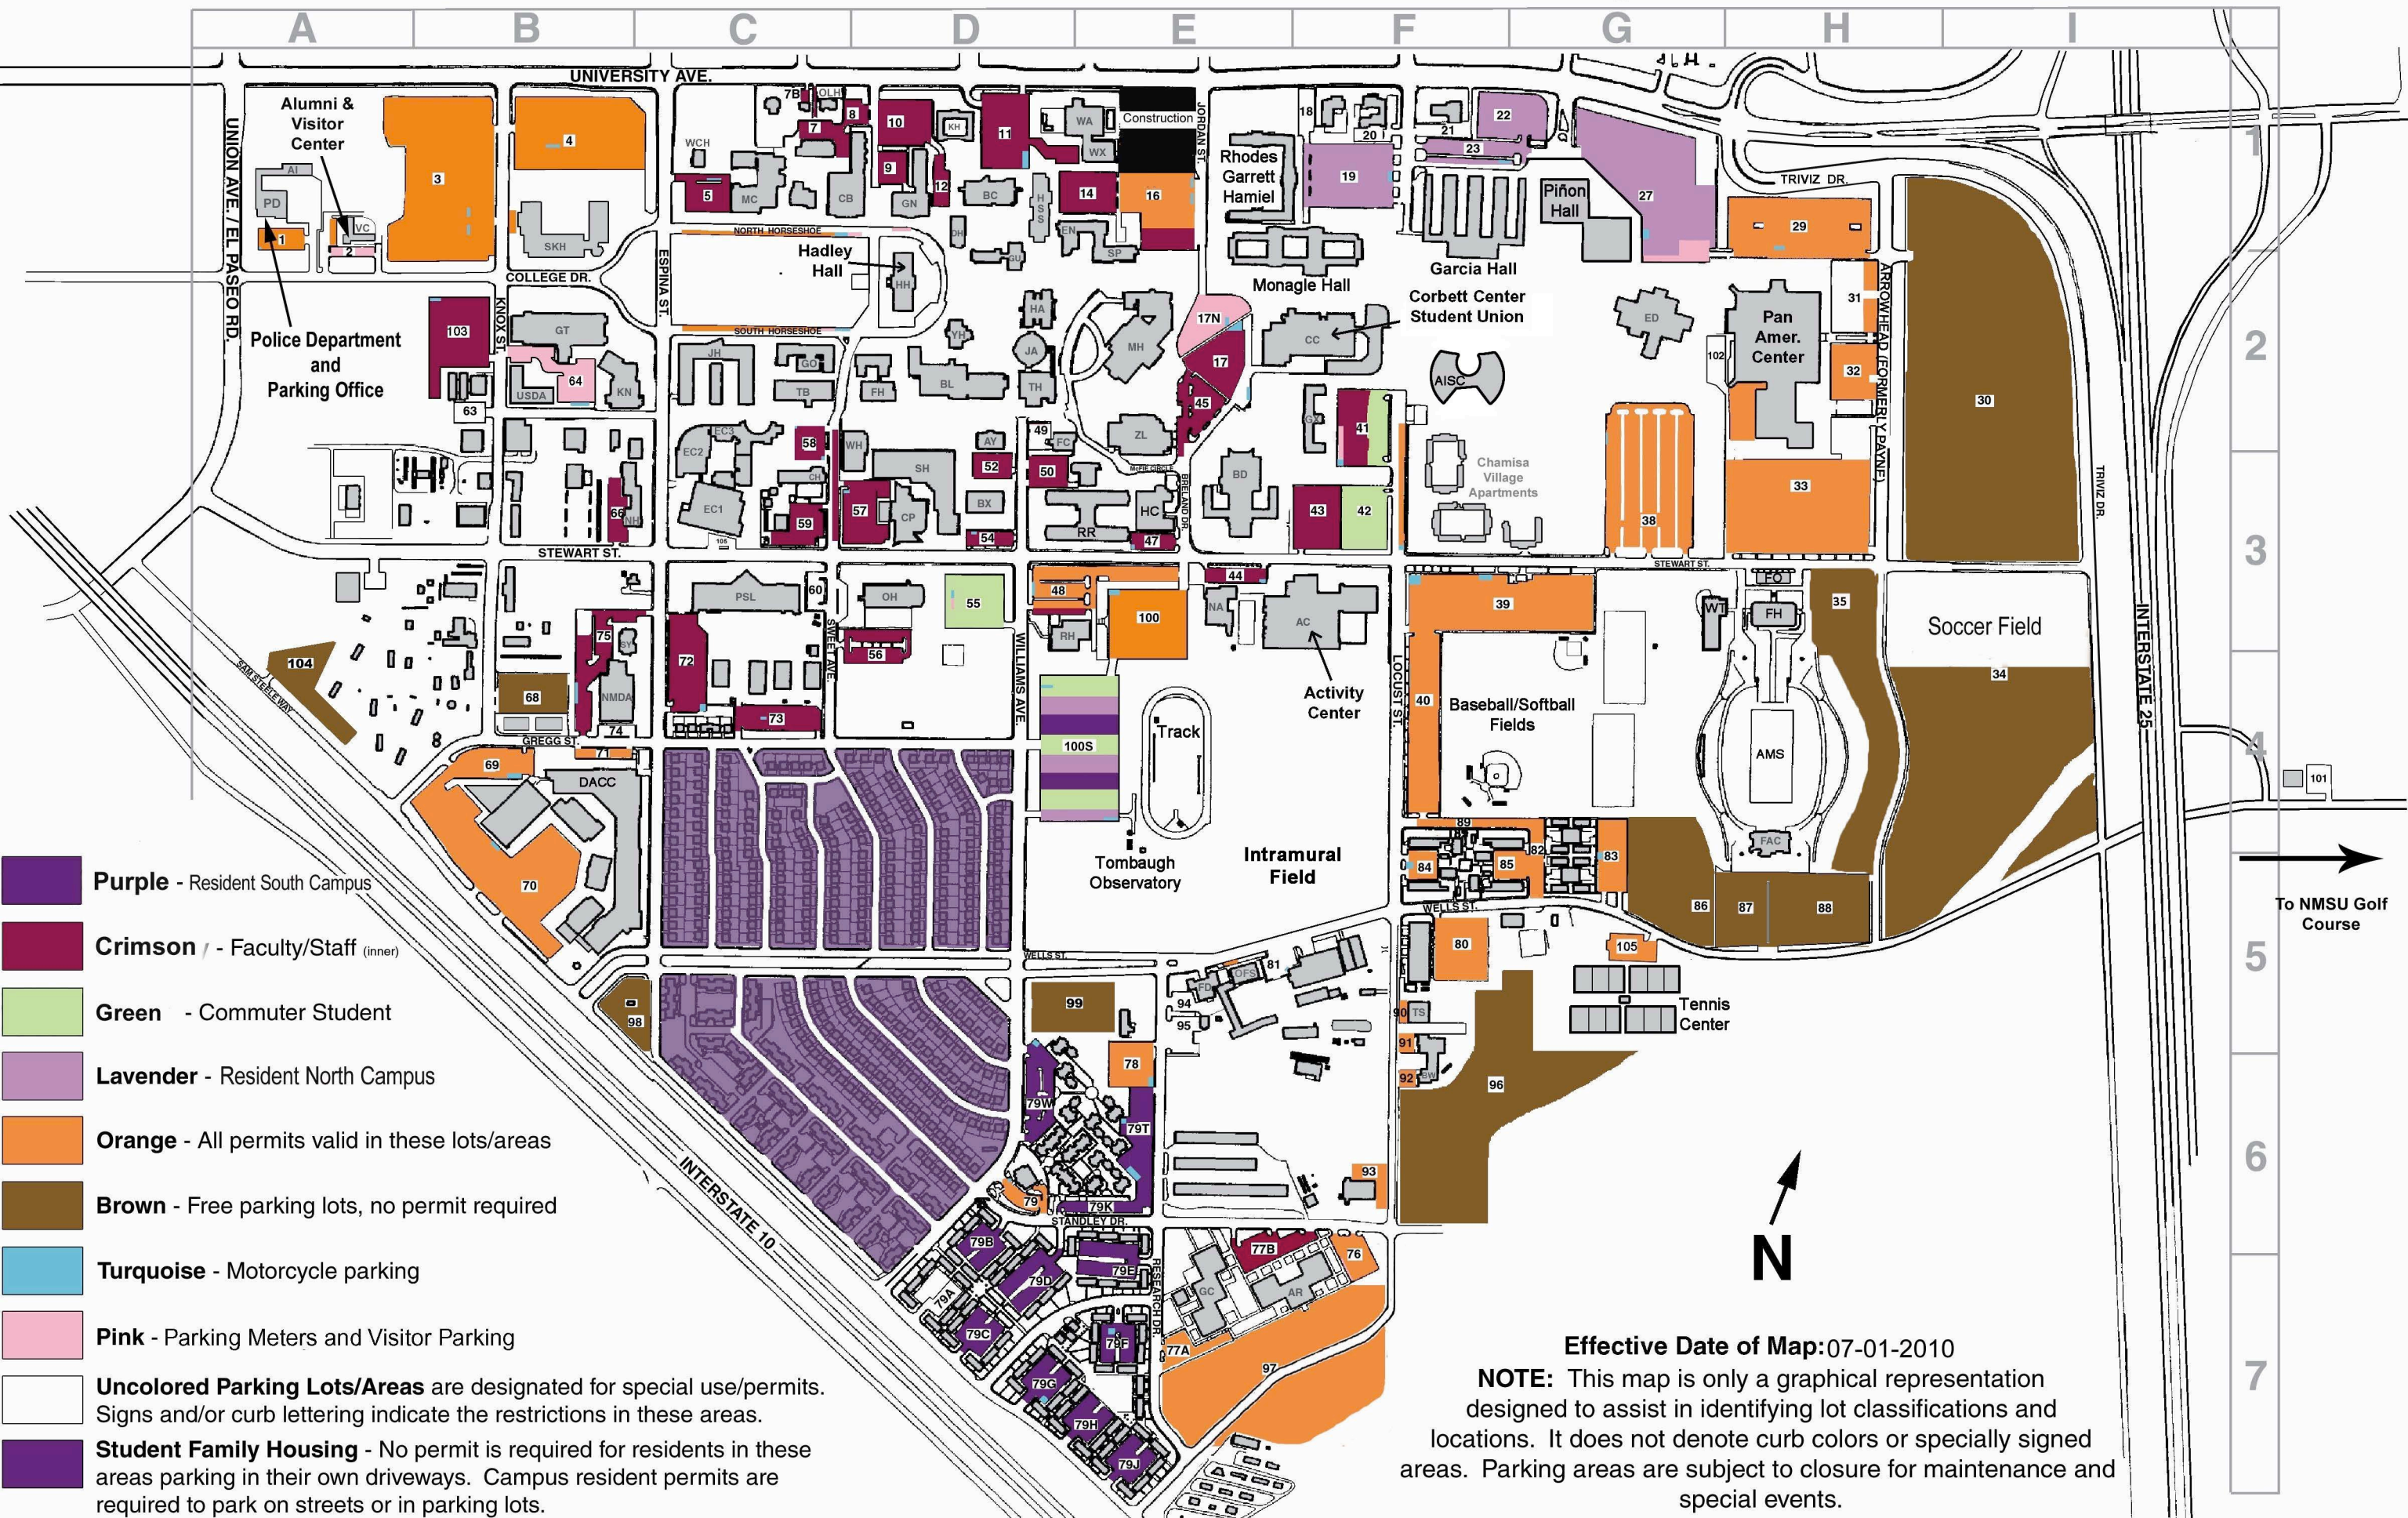

New Mexico State University

- Purple** - Resident South Campus
- Crimson** / - Faculty/Staff (inner)
- Green** - Commuter Student
- Lavender** - Resident North Campus
- Orange** - All permits valid in these lots/areas
- Brown** - Free parking lots, no permit required
- Turquoise** - Motorcycle parking
- Pink** - Parking Meters and Visitor Parking
- Uncolored Parking Lots/Areas** are designated for special use/permits. Signs and/or curb lettering indicate the restrictions in these areas.
- Student Family Housing** - No permit is required for residents in these areas parking in their own driveways. Campus resident permits are required to park on streets or in parking lots.

Effective Date of Map: 07-01-2010

NOTE: This map is only a graphical representation designed to assist in identifying lot classifications and locations. It does not denote curb colors or specially signed areas. Parking areas are subject to closure for maintenance and special events.

1
2
3
4
5
6
7

→ To NMSU Golf Course